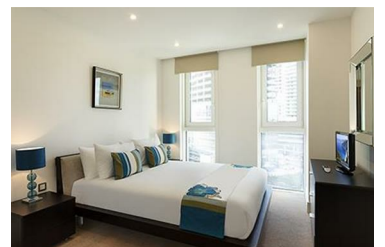

ROBINSON
MARSH

0000 Altitude Apartments, Aldgate, E1 7RA

£3,899 Per Month

Brand NEW DEVELOPMENT in Aldgate. Apartment comprises one double bedroom, one bathroom suite with shower, bright and spacious open kitchen, reception, and spectacular views towards the Canary Wharf skyline. Approximately 44 sq m (476 sq ft). This apartment has been finished to high standard.

- Double Bedrooms
- Gas Central Heating
- Concierge
- Gym
- Bathrooms
- Balcony/Terrace
- Close to Transport